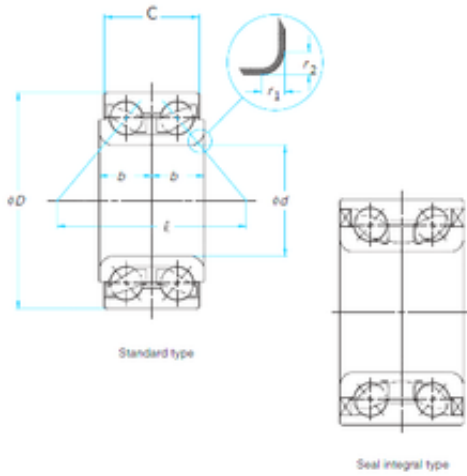

Bearing de Mexico, S.A.

35 mm x 66 mm x 33 mm SKF BAH-0015
angular contact ball bearings

Bearing No. BAH-0015

Size	35x66x33 mm
Bore Diameter	35 mm
Outer Diameter	66 mm
Width	33 mm
d	35 mm
D	66 mm
B	33 mm
Category	Bearings
Inventory	0.0
Manufacturer Name	SKF
Minimum Buy Quantity	N/A
Weight / Kilogram	0.629
Product Group	B00152

BAH-0015 Bearing 2D drawings and 3D CAD models