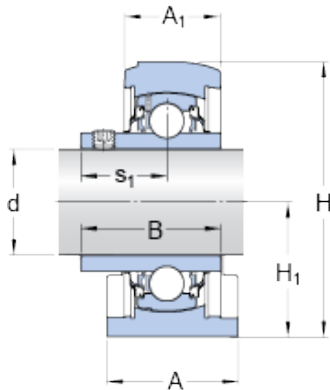

Bearing de Mexico, S.A.

SKF SYFWK 1.1/4 ALTHR bearing units

Bearing No. SYFWK 1.1/4 ALTHR

Size	31.75x43x28 mm
Bore Diameter	31,75 mm
Outer Diameter	43 mm
Width	28 mm
d	31.75 mm
A	43 mm
A ₁	28 mm
B	38.1 mm
H	84 mm
H ₁	42.9 mm
J	76.2 mm
L	101 mm
s ₁	22.2 mm
Basic dynamic load rating - C	16.3 kN
Basic static load rating - C ₀	11.2 kN
Fatigue load limit - P _u	0.475 kN
Limiting speed	3800 r/min
Calculation factor - f ₀	14
Weight	0.49 kg
Size thread - G	M10
Thread length - G ₁	12 mm
Hexagonal key size for grub screw - H	3.175 mm
Recommended tightening torque for grub screw	4 N · m

SYFWK 1.1/4 ALTHR Bearing 2D drawings and 3D CAD models

Bearing de Mexico, S.A.

Housing	SYFWK 506 L
Bearing - YAR 206-104-2RFGR/HV	YAR 2061042RFGR/HV
Housing material	Composite for food and beverage
A ₁	28 mm
A ₅	27 mm
H ₁	42.9 mm
s ₁	22.2 mm
Basic dynamic load rating C	16.3 kN
Basic static load rating C ₀	11.2 kN
Fatigue load limit P _u	0.475 kN
Mass bearing unit	0.49 kg
Thread size attachment end G	M10
Thread length G ₁	12 mm
Thread grub screw G ₂	1/4-28 UNF
Hexagonal key size for grub screw N	3.175 mm
Bearing	YAR 206-104-2RFGR/HV
End cover	ECL 206