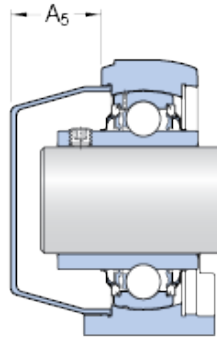

Bearing de Mexico, S.A.

SKF SYFWK 1.1/4 ALTHR bearing units

Bearing No. SYFWK 1.1/4 ALTHR

Size	31.75x43x28 mm
Bore Diameter	31,75 mm
Outer Diameter	43 mm
Width	28 mm
d	31.75 mm
A	43 mm
A ₁	28 mm
B	38.1 mm
H	84 mm
H ₁	42.9 mm
J	76.2 mm
L	101 mm
s ₁	22.2 mm
Basic dynamic load rating - C	16.3 kN
Basic static load rating - C ₀	11.2 kN
Fatigue load limit - P _u	0.475 kN
Limiting speed	3800 r/min
Calculation factor - f ₀	14
Weight	0.49 kg
Size thread - G	M10
Thread length - G ₁	12 mm
Hexagonal key size for grub screw - H	3.175 mm
Recommended tightening torque for grub screw	4 N · m

SYFWK 1.1/4 ALTHR Bearing 2D drawings and 3D CAD models

Bearing de Mexico, S.A.

Housing	SYFWK 506 L
Bearing - YAR 206-104-2RFGR/HV	YAR 2061042RFGR/HV
Housing material	Composite for food and beverage
A ₁	28 mm
A ₅	27 mm
H ₁	42.9 mm
s ₁	22.2 mm
Basic dynamic load rating C	16.3 kN
Basic static load rating C ₀	11.2 kN
Fatigue load limit P _u	0.475 kN
Mass bearing unit	0.49 kg
Thread size attachment end G	M10
Thread length G ₁	12 mm
Thread grub screw G ₂	1/4-28 UNF
Hexagonal key size for grub screw N	3.175 mm
Bearing	YAR 206-104-2RFGR/HV
End cover	ECL 206