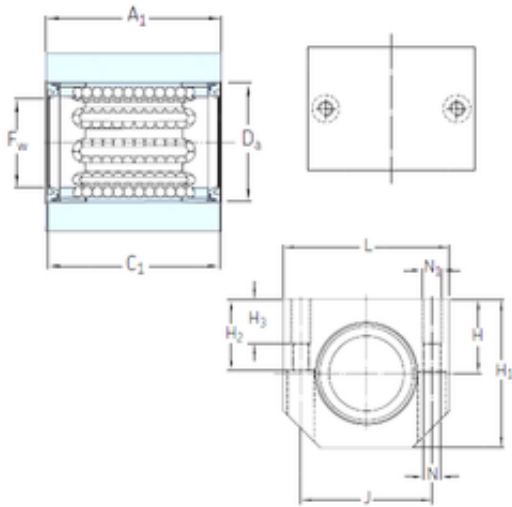

Bearing de Mexico, S.A.

SKF LUJR 25 linear bearings

Bearing No. LUJR 25

Bore Diameter	25 mm
Fw	25 mm
H3	18 mm
Da	35 mm
A1	49 mm
C1	48 mm
H	27 mm
H1	54 mm
H2	26 mm
J	48 mm
L	62 mm
N	6,6 mm
Thread (N1)	M8
Weight	0,3 Kg
Basic dynamic load rating (C)	2,12 kN

LUJR 25 Bearing 2D drawings and 3D CAD models