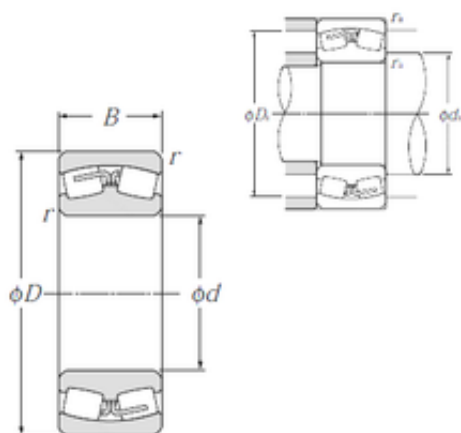

### 24180B NTN Spherical Roller Bearings

Bearing No. 24180B

Size	400x650x250 mm
Bore Diameter	400 mm
Outer Diameter	650 mm
Width	250 mm
d	400 mm
D	650 mm
B	250 mm
C	250 mm
r min.	6 mm
da min.	428 mm
Da max.	622 mm
ra max.	5 mm
Weight	329 Kg
Basic dynamic load rating (C)	5 100 kN
Basic static load rating (C0)	10 300 kN
(Grease) Lubrication Speed	430 r/min
(Oil) Lubrication Speed	560 r/min
Calculation factor (e)	0,38
Calculation factor (Y0)	1,73
Calculation factor (Y1)	1,77

24180B Bearing 2D drawings and 3D CAD models