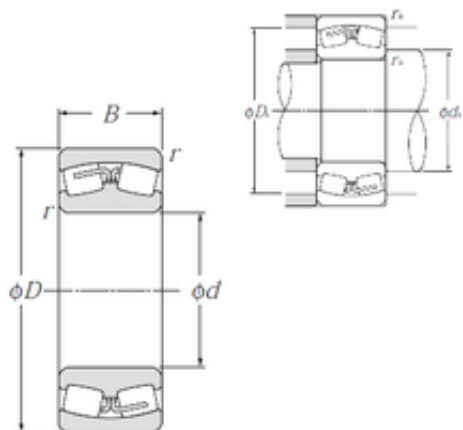

Bearing de Mexico, S.A.

23028B NTN Spherical Roller Bearings

Bearing No. 23028B

Size	140x210x53 mm
Bore Diameter	140 mm
Outer Diameter	210 mm
Width	53 mm
d	140 mm
D	210 mm
B	53 mm
C	53 mm
r min.	2 mm
da min.	150 mm
Da max.	200 mm
ra max.	2 mm
Weight	6,35 Kg
Basic dynamic load rating (C)	405 kN
Basic static load rating (C0)	690 kN
(Grease) Lubrication Speed	1 700 r/min
(Oil) Lubrication Speed	2 200 r/min
Calculation factor (e)	0,25
Calculation factor (Y0)	2,67
Calculation factor (Y1)	2,73

23028B Bearing 2D drawings and 3D CAD models